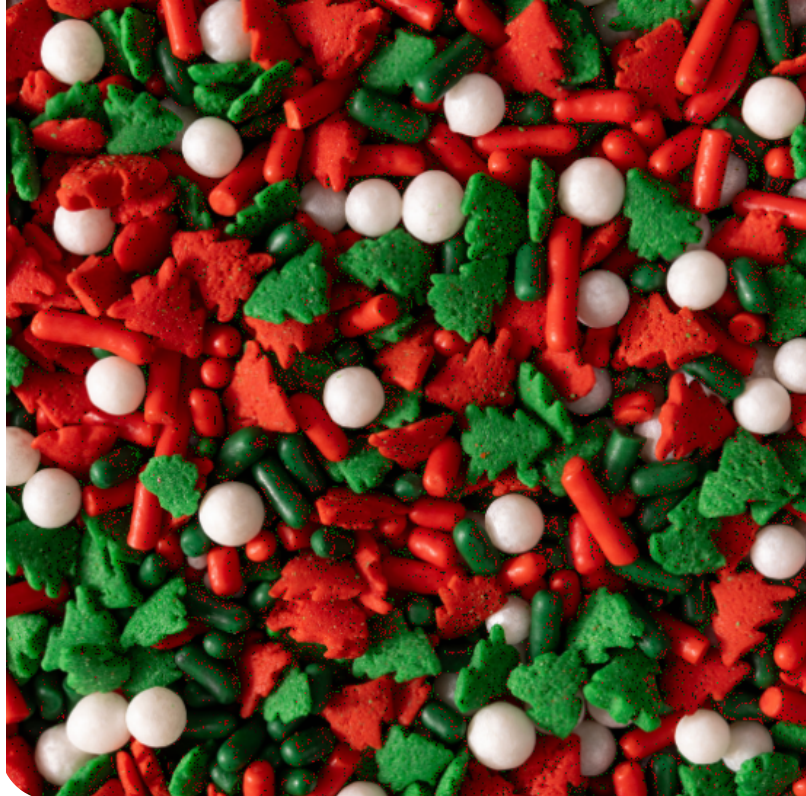

JOLLY TREE JAMBOREE

BLEND 30 LBS

SPRINKLES

MULTI COLOR SPRINKLES
FILLABLES

irca
GROUP

Extraordinary
made simple.