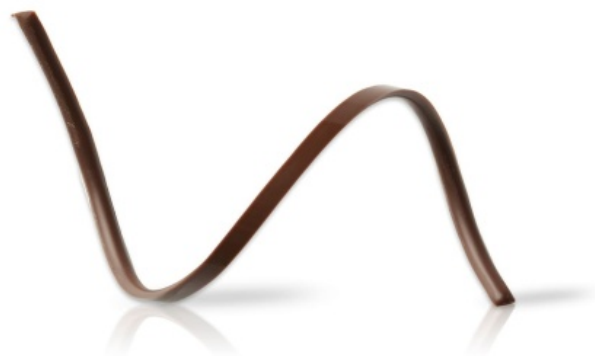

SPIRAL DARK

CHOCOLATE

DARK CHOCOLATE DECORATIONS
FILLABLES

MODALITÀ D'USO

For detailed product information (e.g. dietary suitability and certifications), please consult the technical data sheets or [contact our team](#).